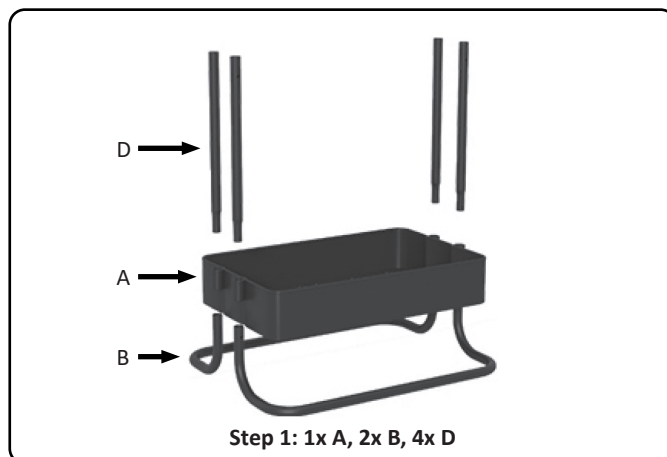

IMPORTANT INFORMATION

Attention: Read the instructions carefully before installing and using the product.

- Keep in mind that there are a few sharp edges on the steel tubes. Be careful not to get cut during assembly.
- Make sure that the product is assembled in accordance with the instructions.
- Before assembly, check to see whether there are any missing parts. Do not attempt to assemble the product if any part is missing.
- At the end of the assembly process, ensure that all parts have been assembled correctly.

TECHNICAL DATA

- Models: BPC2270, BPC2272
- 3 storage positions
- Dimensions: 43 x 36 x 86 cm

ACCESSORIES

Accessory	Quantity	Appearance
A	3	
B	2	
C	1	
D	8	
E	12	
F	2	
G	2	
H	2	
I	1	
J	1	

ASSEMBLY INSTRUCTIONS

ΤΕΧΝΙΚΑ ΧΑΡΑΚΤΗΡΙΣΤΙΚΑ

- Μοντέλα: BPC2270, BPC2272
- 3 θέσεις αποθήκευσης
- Διαστάσεις: 43 x 36 x 86 cm

ΕΞΑΡΤΗΜΑΤΑ

Εξάρτημα	Ποσότητα	Εμφάνιση
A	3	
B	2	
C	1	
D	8	
E	12	
F	2	
G	2	
H	2	
I	1	
J	1	

ΟΔΗΓΙΕΣ ΣΥΝΑΡΜΟΛΟΓΗΣΗΣ