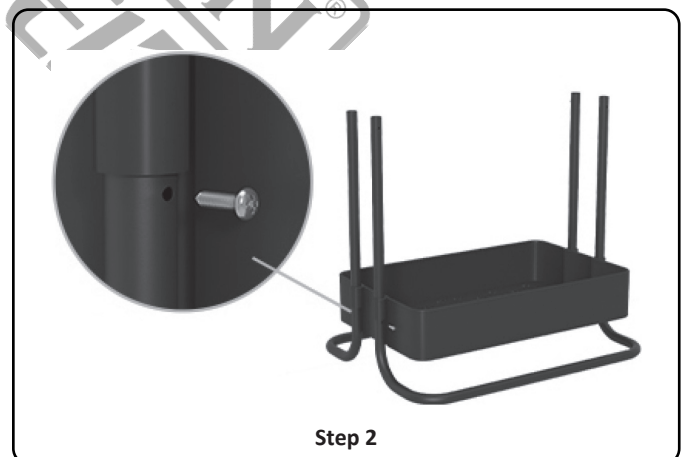

IMPORTANT INFORMATION

Attention: Read the instructions carefully before installing and using the product.

- Keep in mind that there are a few sharp edges on the steel tubes. Be careful not to get cut during assembly.
- Make sure that the product is assembled in accordance with the instructions.
- Before assembly, check to see whether there are any missing parts. Do not attempt to assemble the product if any part is missing.
- At the end of the assembly process, ensure that all parts have been assembled correctly.

TECHNICAL DATA

- Models: BPC2270, BPC2272
- 3 storage positions
- Dimensions: 43 x 36 x 86 cm

ACCESSORIES

Accessory	Quantity	Appearance
A	3	
B	2	
C	1	
D	8	
E	12	
F	2	
G	2	
H	2	
I	1	
J	1	

ASSEMBLY INSTRUCTIONS

ΤΕΧΝΙΚΑ ΧΑΡΑΚΤΗΡΙΣΤΙΚΑ

- Μοντέλα: BPC2270, BPC2272
- 3 θέσεις αποθήκευσης
- Διαστάσεις: 43 x 36 x 86 cm

ΕΞΑΡΤΗΜΑΤΑ

Εξάρτημα	Ποσότητα	Εμφάνιση
A	3	
B	2	
C	1	
D	8	
E	12	
F	2	
G	2	
H	2	
I	1	
J	1	

ΟΔΗΓΙΕΣ ΣΥΝΑΡΜΟΛΟΓΗΣΗΣ